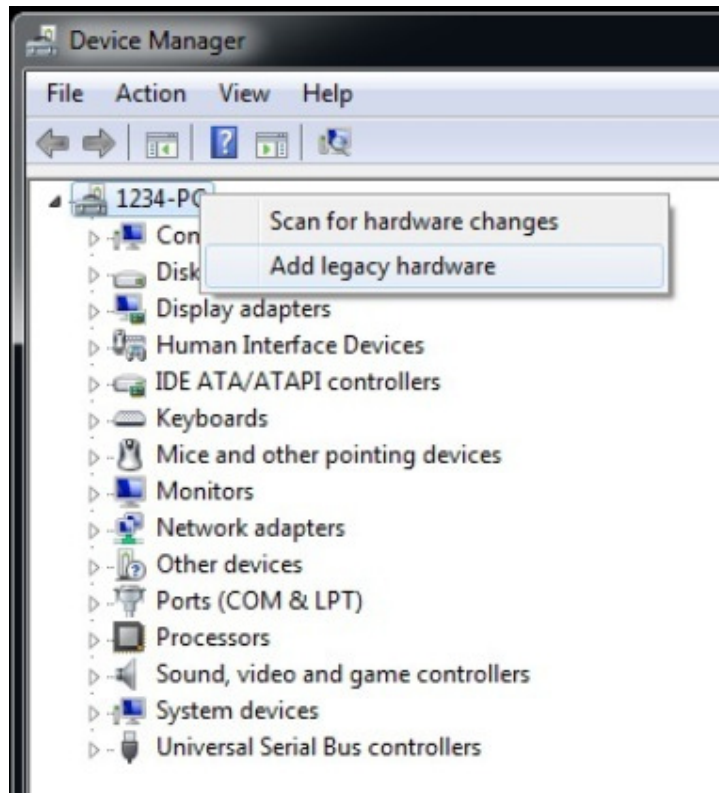

In device manager

Choose **computer name**, right click mouse to add a legacy device to the computer.

1

Avalue Technology Inc.

www.avalue.com.tw
sales@avalue.com.tw
Tel:+886-2-82262345
Fax:+886-2-82262777

Avalue Europe
sales.europe@avalue.com.tw
Tel: +45-7025-0310
Fax: +45-4975-5026

Avalue USA
sales@avalue-usa.com
Tel: +1-732-578-0200
Fax: +1-732-578-0250

BCM Advanced Research
BCMSales@bcmcom.com
Tel: +1-949-470-1888
Fax: +1-949-470-0971

Avalue China
sales.china@avalue.com.cn
Tel: +86-21-5426-3399
Fax: +86-21-6495-0370

7F, 228, Lian-Cheng Road, Chung Ho City, Taipei, Taiwan R.O.C.