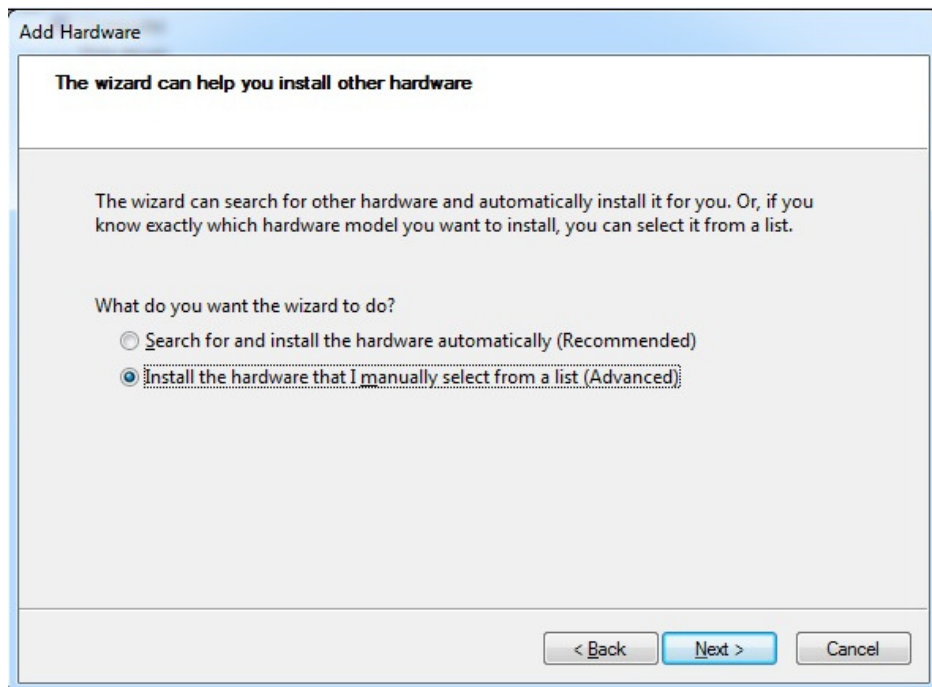

Avalue Technology Inc.

www.avalue.com.tw
sales@avalue.com.tw
Tel:+886-2-82262345
Fax:+886-2-82262777

Avalue Europe
sales.europe@avalue.com.tw
Tel: +45-7025-0310
Fax: +45-4975-5026

Avalue USA
sales@avalue-usa.com
Tel: +1-732-578-0200
Fax: +1-732-578-0250

Avalue China
sales.china@avalue.com.cn
Tel: +86-21-5426-3399
Fax: +86-21-6495-0370