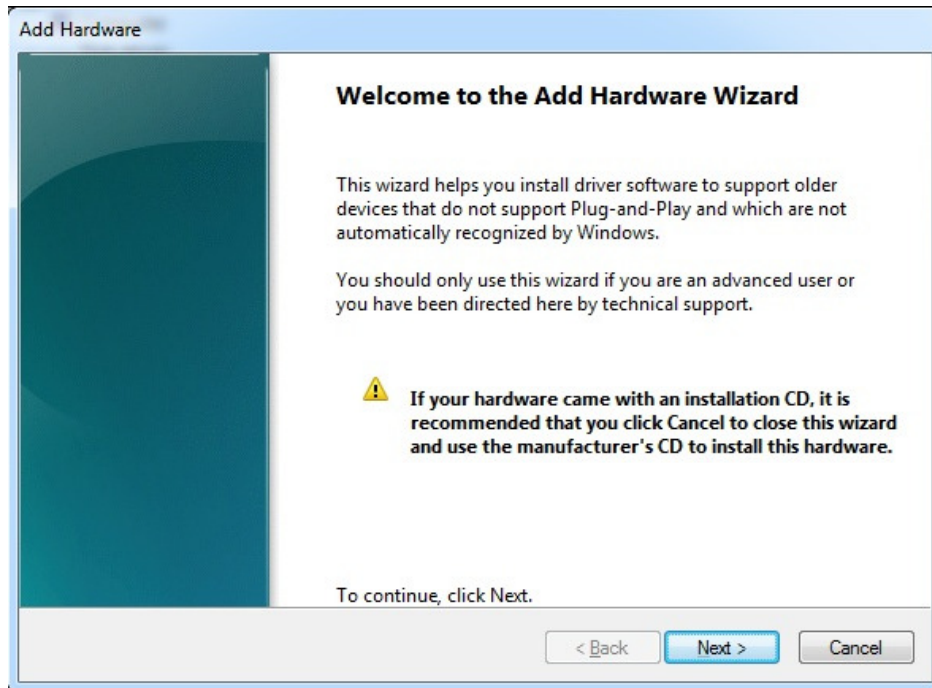

Wizard will help you to install driver, please press **Next**

Install hardware manually