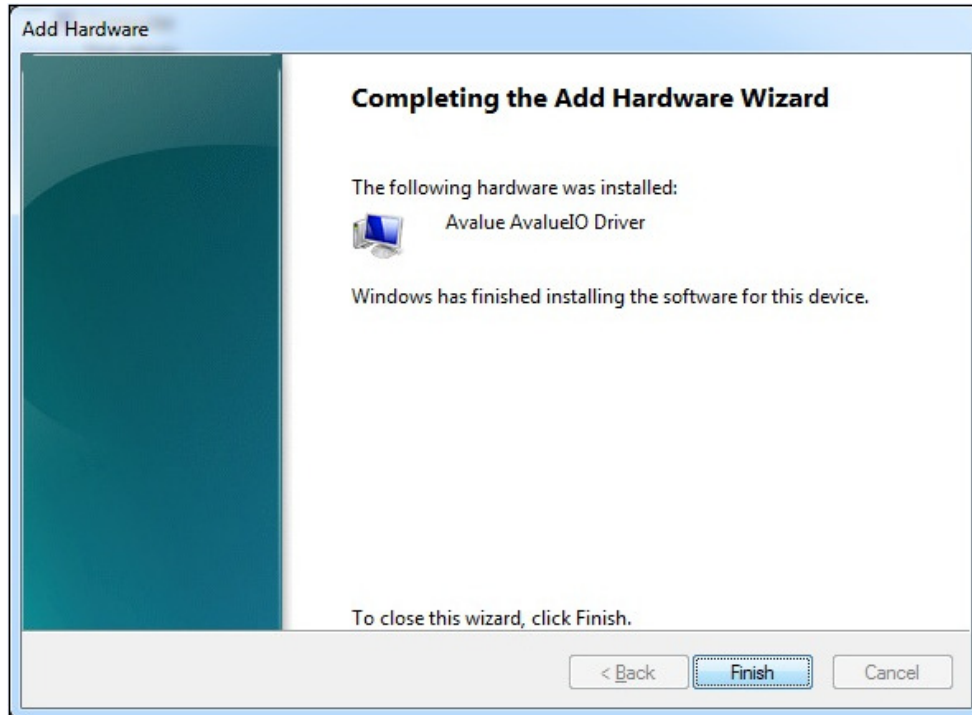

Avalue Technology Inc.

www.avalue.com.tw
sales@avalue.com.tw
Tel:+886-2-82262345
Fax:+886-2-82262777

Avalue Europe
sales.europe@avalue.com.tw
Tel: +45-7025-0310
Fax: +45-4975-5026

Avalue USA
sales@avalue-usa.com
Tel: +1-732-578-0200
Fax: +1-732-578-0250

BCM Advanced Research
BCMSales@bcmcom.com
Tel: +1-949-470-1888
Fax: +1-949-470-0971

Avalue China
sales.china@avalue.com.cn
Tel: +86-21-5426-3399
Fax: +86-21-6495-0370

7F, 228, Lian-Cheng Road, Chung Ho City, Taipei, Taiwan R.O.C.