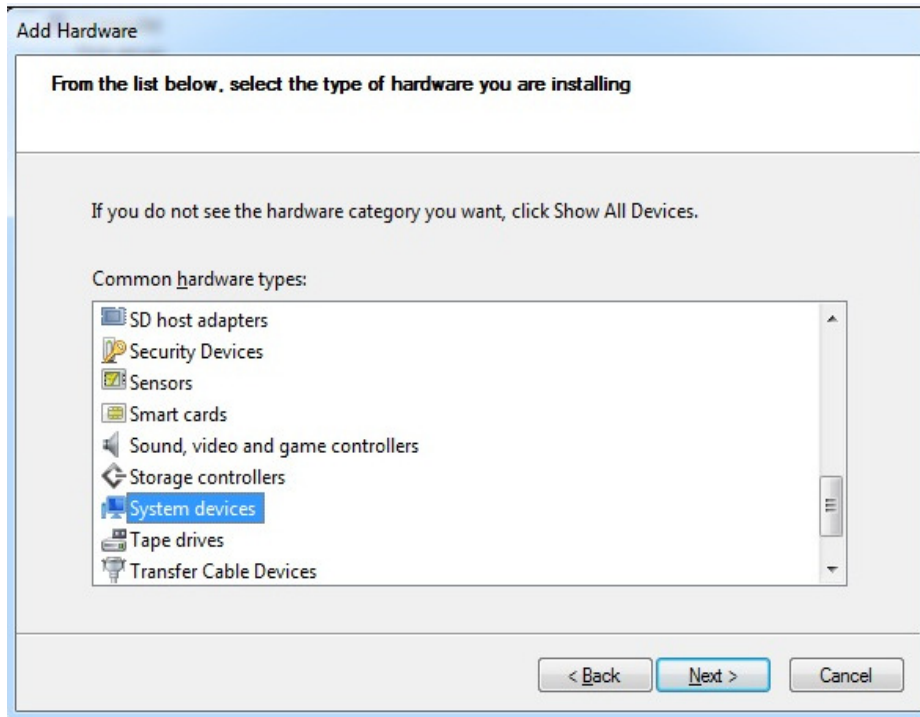

Select AvalueIO driver as a system device

Avalue Technology Inc.

www.avalue.com.tw
sales@avalue.com.tw
Tel: +886-2-82262345
Fax: +886-2-82262777

Avalue Europe
sales.europe@avalue.com.tw
Tel: +45-7025-0310
Fax: +45-4975-5026

Avalue USA
sales@avalue-usa.com
Tel: +1-732-578-0200
Fax: +1-732-578-0250

BCM Advanced Research
BCMSales@bcmcom.com
Tel: +1-949-470-1888
Fax: +1-949-470-0971

Avalue China
sales.china@avalue.com.cn
Tel: +86-21-5426-3399
Fax: +86-21-6495-0370

7F, 228, Lian-Cheng Road, Chung Ho City, Taipei, Taiwan R.O.C.