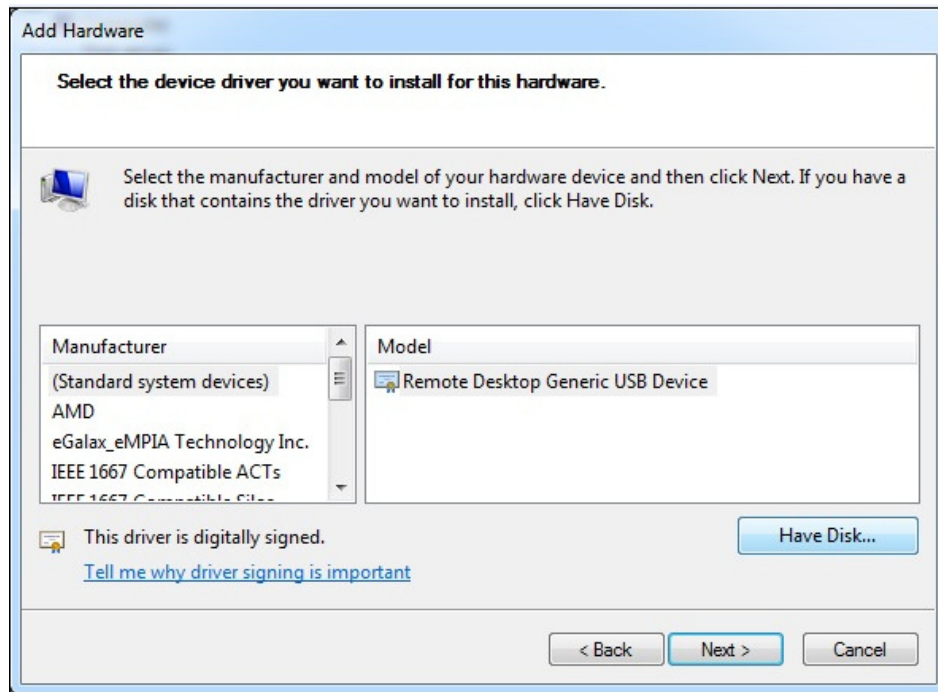

Choose driver from Disk