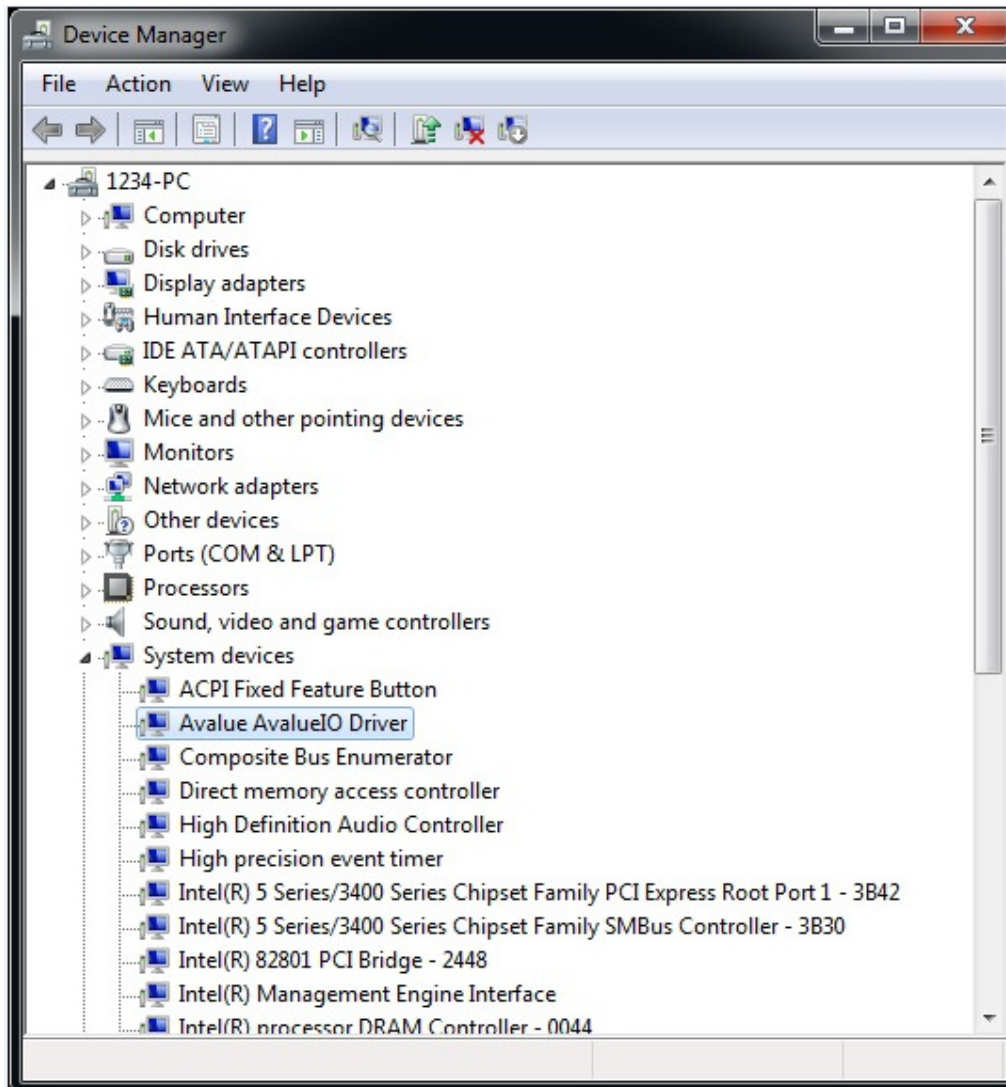

You will see AvalueIO driver in the subtree of system device.

Avalue Technology Inc.

www.avalue.com.tw
sales@avalue.com.tw
Tel:+886-2-82262345
Fax:+886-2-82262777

Avalue Europe
sales.europe@avalue.com.tw
Tel: +45-7025-0310
Fax: +45-4975-5026

Avalue USA
sales@avalue-usa.com
Tel: +1-732-578-0200
Fax: +1-732-578-0250

BCM Advanced Research
BCMSales@bcmcom.com
Tel: +1-949-470-1888
Fax: +1-949-470-0971

Avalue China
sales.china@avalue.com.cn
Tel: +86-21-5426-3399
Fax: +86-21-6495-0370

7F, 228, Lian-Cheng Road, Chung Ho City, Taipei, Taiwan R.O.C.