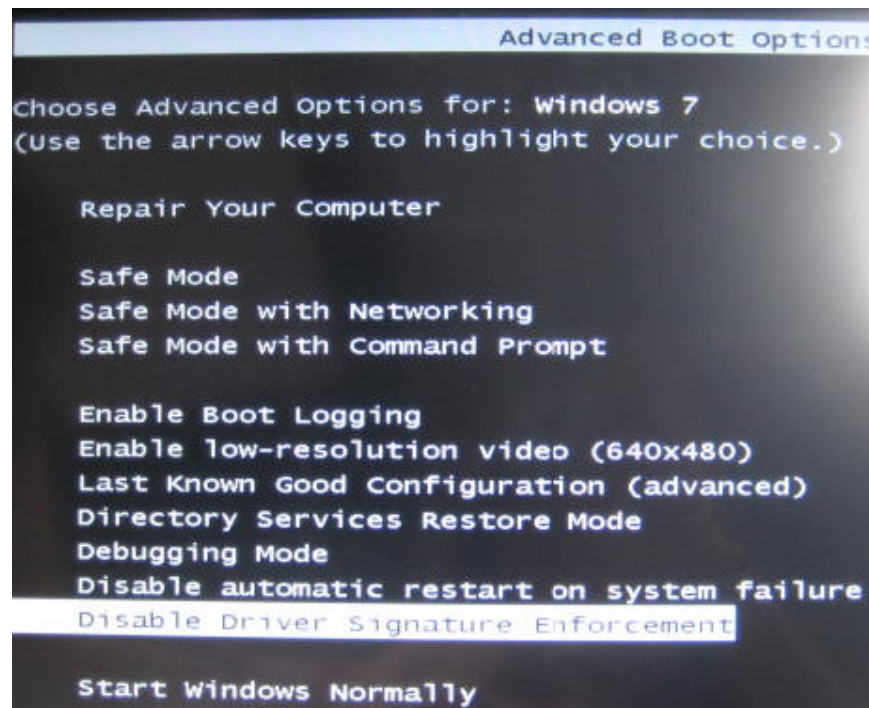

### Purpose :

Since 64bit Windows 7 doesn't allow drivers be installed/run without digital signature.

Before we include proper code certificate in avalueIO driver, please help to test your software in test mode only. This document shows you how to install avalueIO driver in test mode.

Press **F8** while system power on, you will have advanced boot options for Windows 7.

Please choose "**Disable Driver Signature Enforcement**" to run Windows 7 because current driver doesn't have proper Digital Signature and it causes driver can't be installed properly.